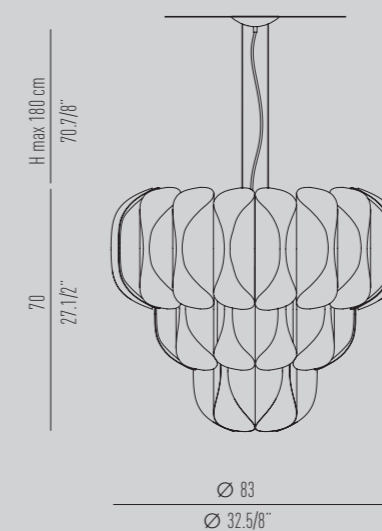

SUSPENSION 36L

Lamp / 36 X E14 SUITABLE FOR LED LAMPS + 1 X GX53 / DOUBLE LIGHT EMISSION