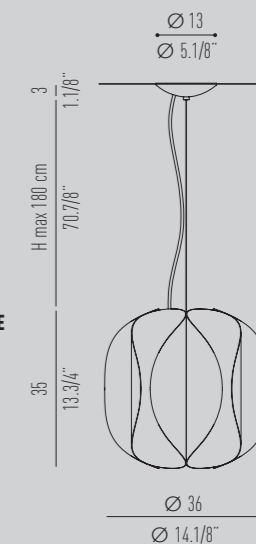

SUSPENSION 6L

Lamp / 6 X E14 SUITABLE FOR LED LAMPS + 1 X GX53 / DOUBLE LIGHT EMISSION

SUSPENSION 24L

Lamp / 24 X E14 SUITABLE FOR LED LAMPS + 1 X GX53 / DOUBLE LIGHT EMISSION