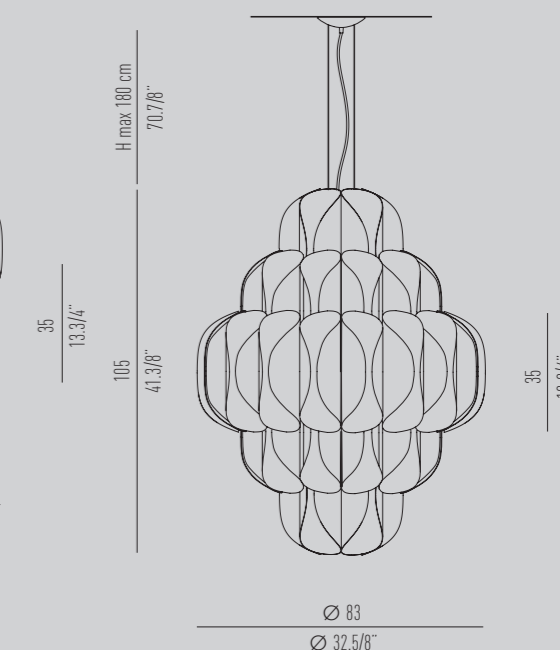

SUSPENSION 54L

Lamp / 54 X E14 SUITABLE FOR LED LAMPS + 1 X GX53 / DOUBLE LIGHT EMISSION