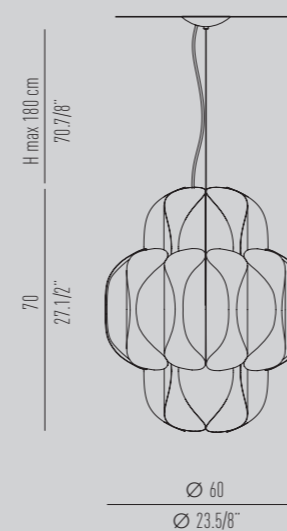

SUSPENSION 6L

Lamp / 6 X E14 SUITABLE FOR LED LAMPS + 1 X GX53 / DOUBLE LIGHT EMISSION

SUSPENSION 24L

Lamp / 24 X E14 SUITABLE FOR LED LAMPS + 1 X GX53 / DOUBLE LIGHT EMISSION